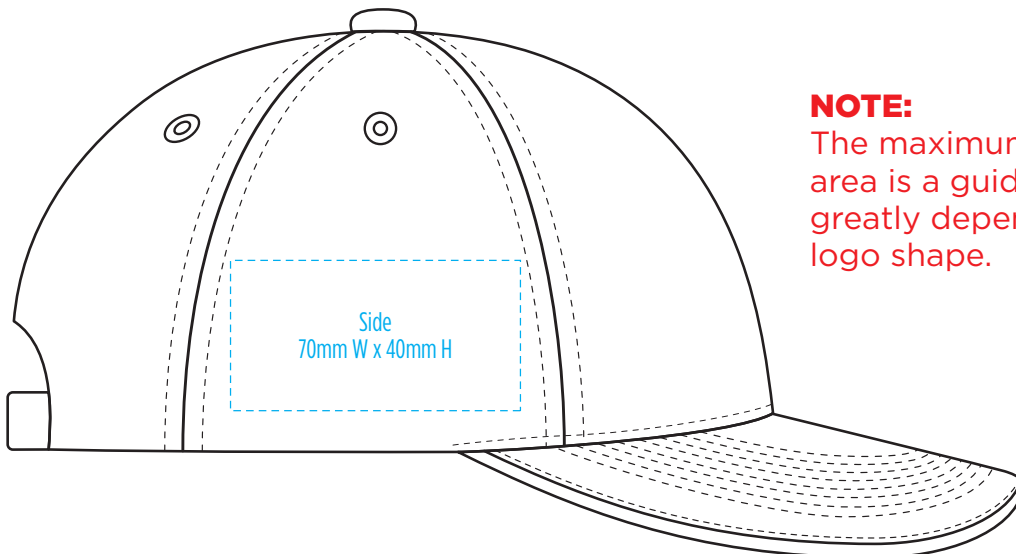

8001

COLOUR

NOTE:
The maximum decoration area is a guide only and is greatly dependant on the logo shape.

NOTE:
The maximum decoration area is a guide only and is greatly dependant on the logo shape.

8001

NOTE:

The maximum decoration area is a guide only and is greatly dependant on the logo shape.

SUPASUB / SUPAETCH / SUPAFLEX