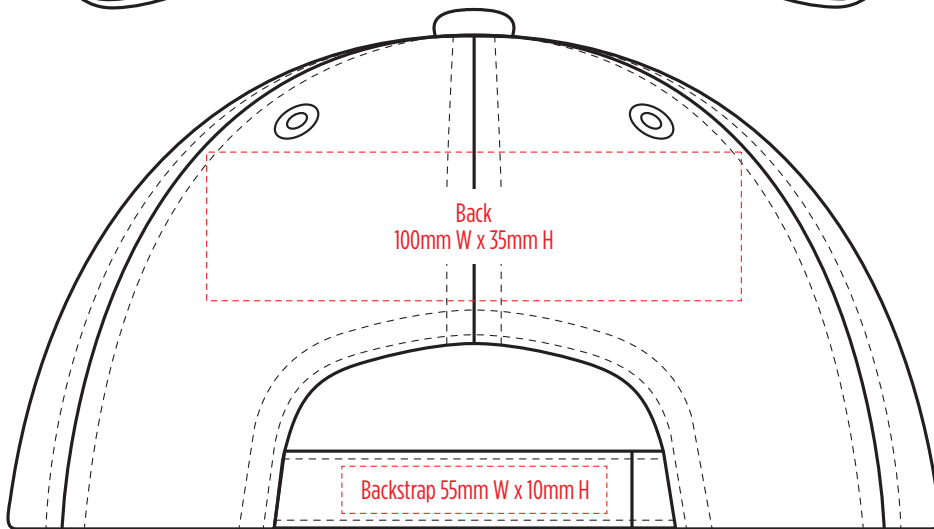

8001

COLOUR

NOTE:
The maximum decoration area is a guide only and is greatly dependant on the logo shape.

NOTE:
The maximum decoration area is a guide only and is greatly dependant on the logo shape.

8001

NOTE:

The maximum decoration area is a guide only and is greatly dependant on the logo shape.

SUPASUB / SUPAETCH / SUPAFLEX