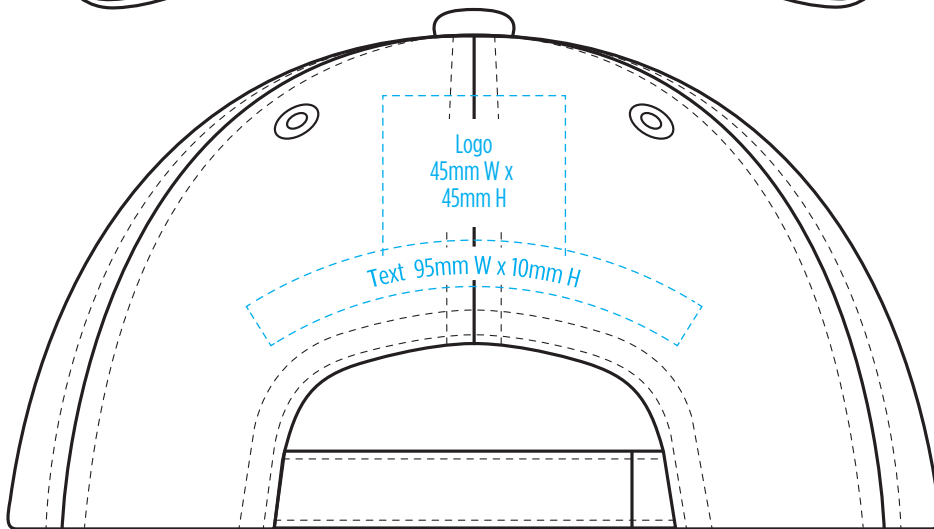

8001

COLOUR

NOTE:
The maximum decoration area is a guide only and is greatly dependant on the logo shape.

NOTE:
The maximum decoration area is a guide only and is greatly dependant on the logo shape.

8001

NOTE:

The maximum decoration area is a guide only and is greatly dependant on the logo shape.

SUPASUB / SUPAETCH / SUPAFLEX