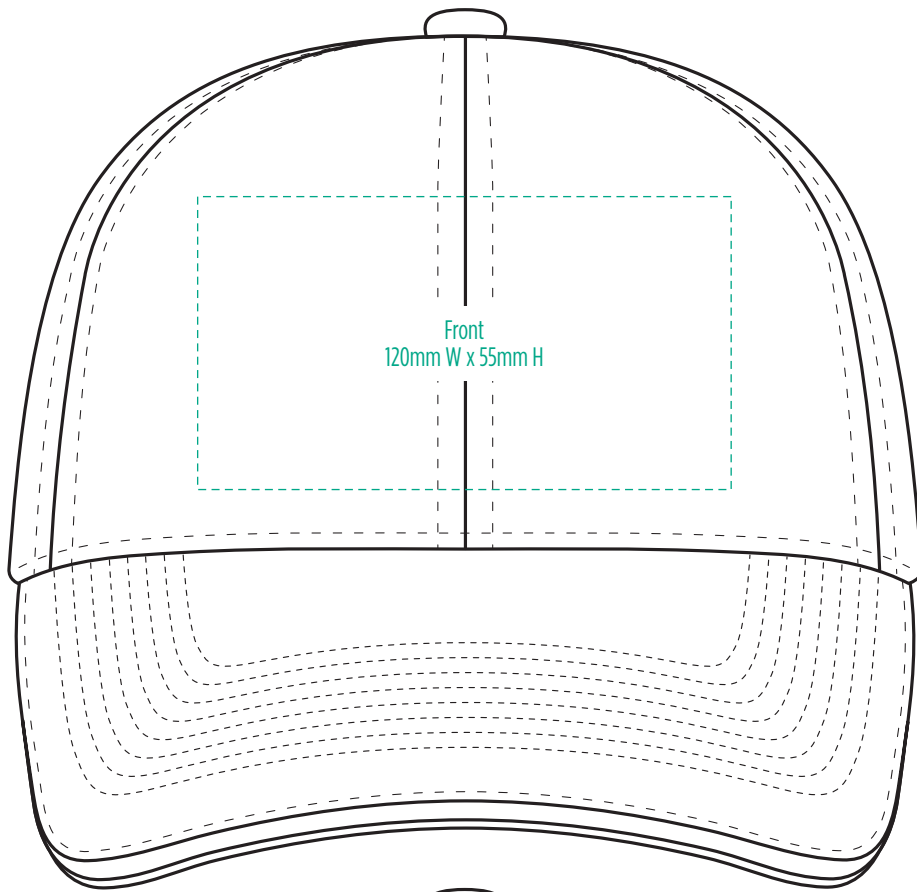

8001

COLOUR

NOTE:
The maximum decoration area is a guide only and is greatly dependant on the logo shape.

NOTE:
The maximum decoration area is a guide only and is greatly dependant on the logo shape.

8001

NOTE:

The maximum decoration area is a guide only and is greatly dependant on the logo shape.

SUPASUB / SUPAETCH / SUPAFLEX