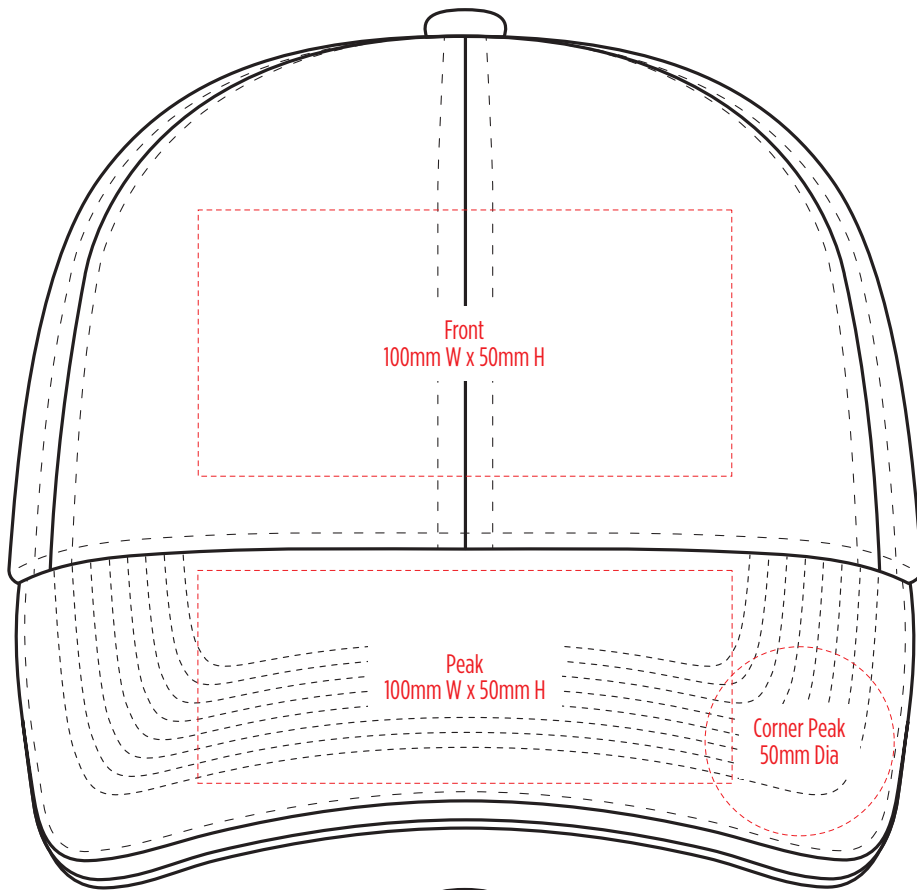

8001

COLOUR

NOTE:
The maximum decoration area is a guide only and is greatly dependant on the logo shape.

NOTE:
The maximum decoration area is a guide only and is greatly dependant on the logo shape.

8001

NOTE:

The maximum decoration area is a guide only and is greatly dependant on the logo shape.

SUPASUB / SUPAETCH / SUPAFLEX