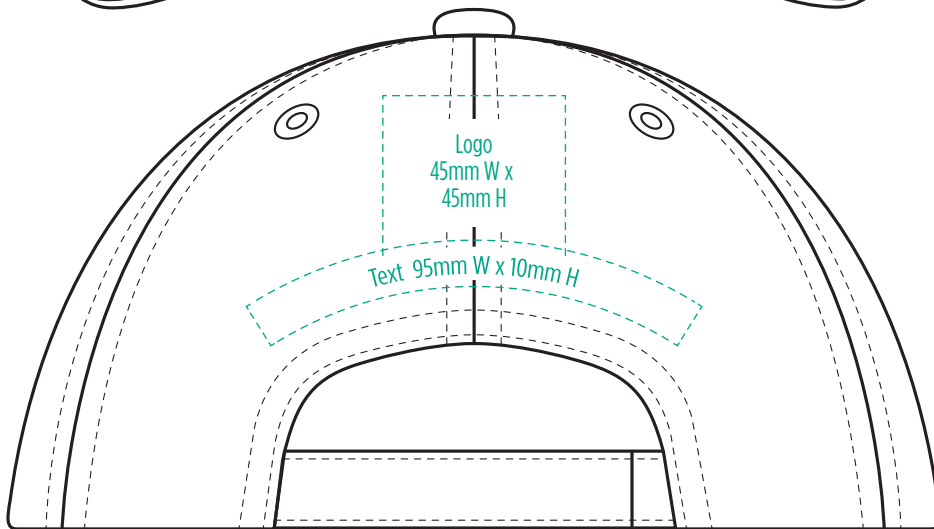

8001

COLOUR

NOTE:
The maximum decoration area is a guide only and is greatly dependant on the logo shape.

NOTE:
The maximum decoration area is a guide only and is greatly dependant on the logo shape.

8001

NOTE:

The maximum decoration area is a guide only and is greatly dependant on the logo shape.

SUPASUB / SUPAETCH / SUPAFLEX