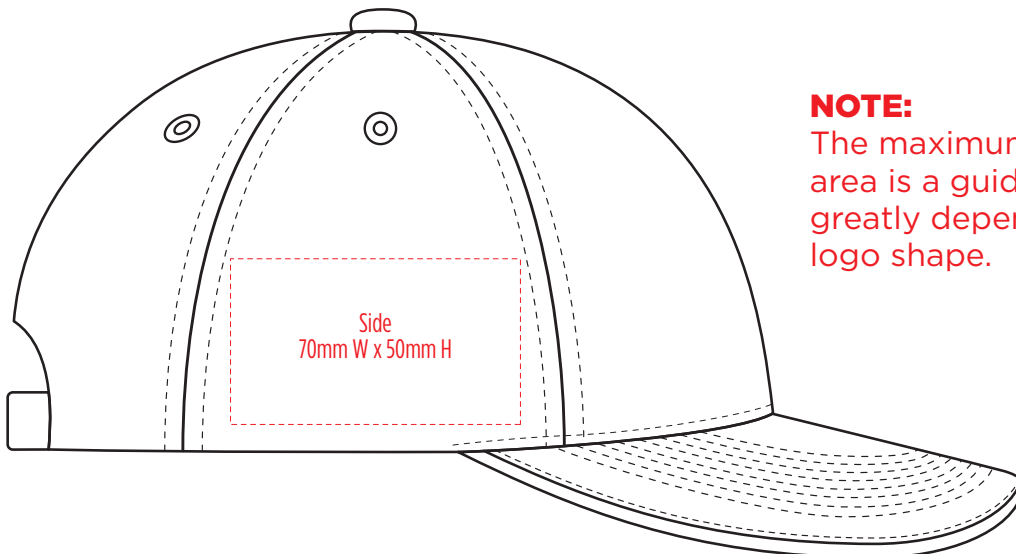

8001

COLOUR

NOTE:
The maximum decoration area is a guide only and is greatly dependant on the logo shape.

NOTE:
The maximum decoration area is a guide only and is greatly dependant on the logo shape.

8001

NOTE:

The maximum decoration area is a guide only and is greatly dependant on the logo shape.

SUPASUB / SUPAETCH / SUPAFLEX