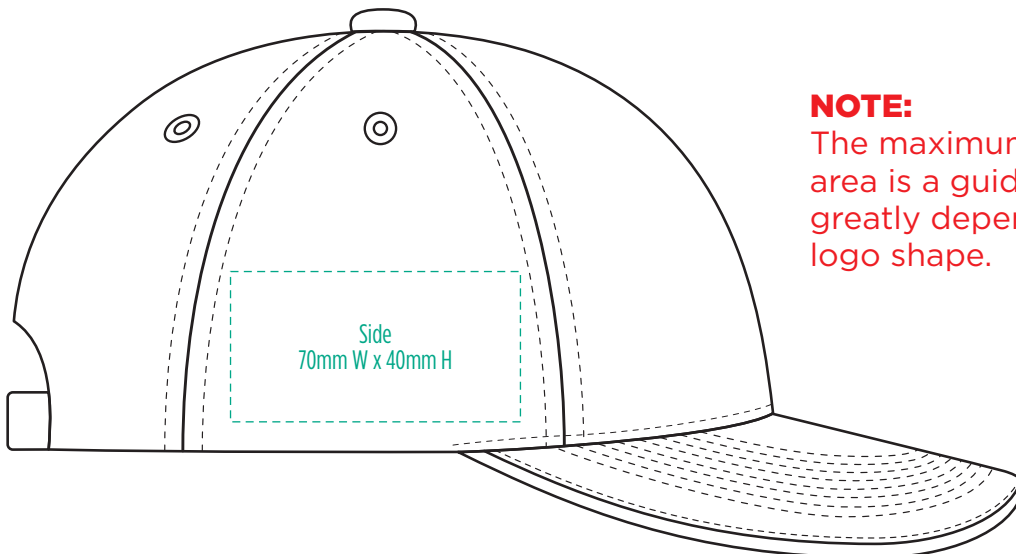

8001

COLOUR

NOTE:
The maximum decoration area is a guide only and is greatly dependant on the logo shape.

NOTE:
The maximum decoration area is a guide only and is greatly dependant on the logo shape.

8001

NOTE:

The maximum decoration area is a guide only and is greatly dependant on the logo shape.

SUPASUB / SUPAETCH / SUPAFLEX